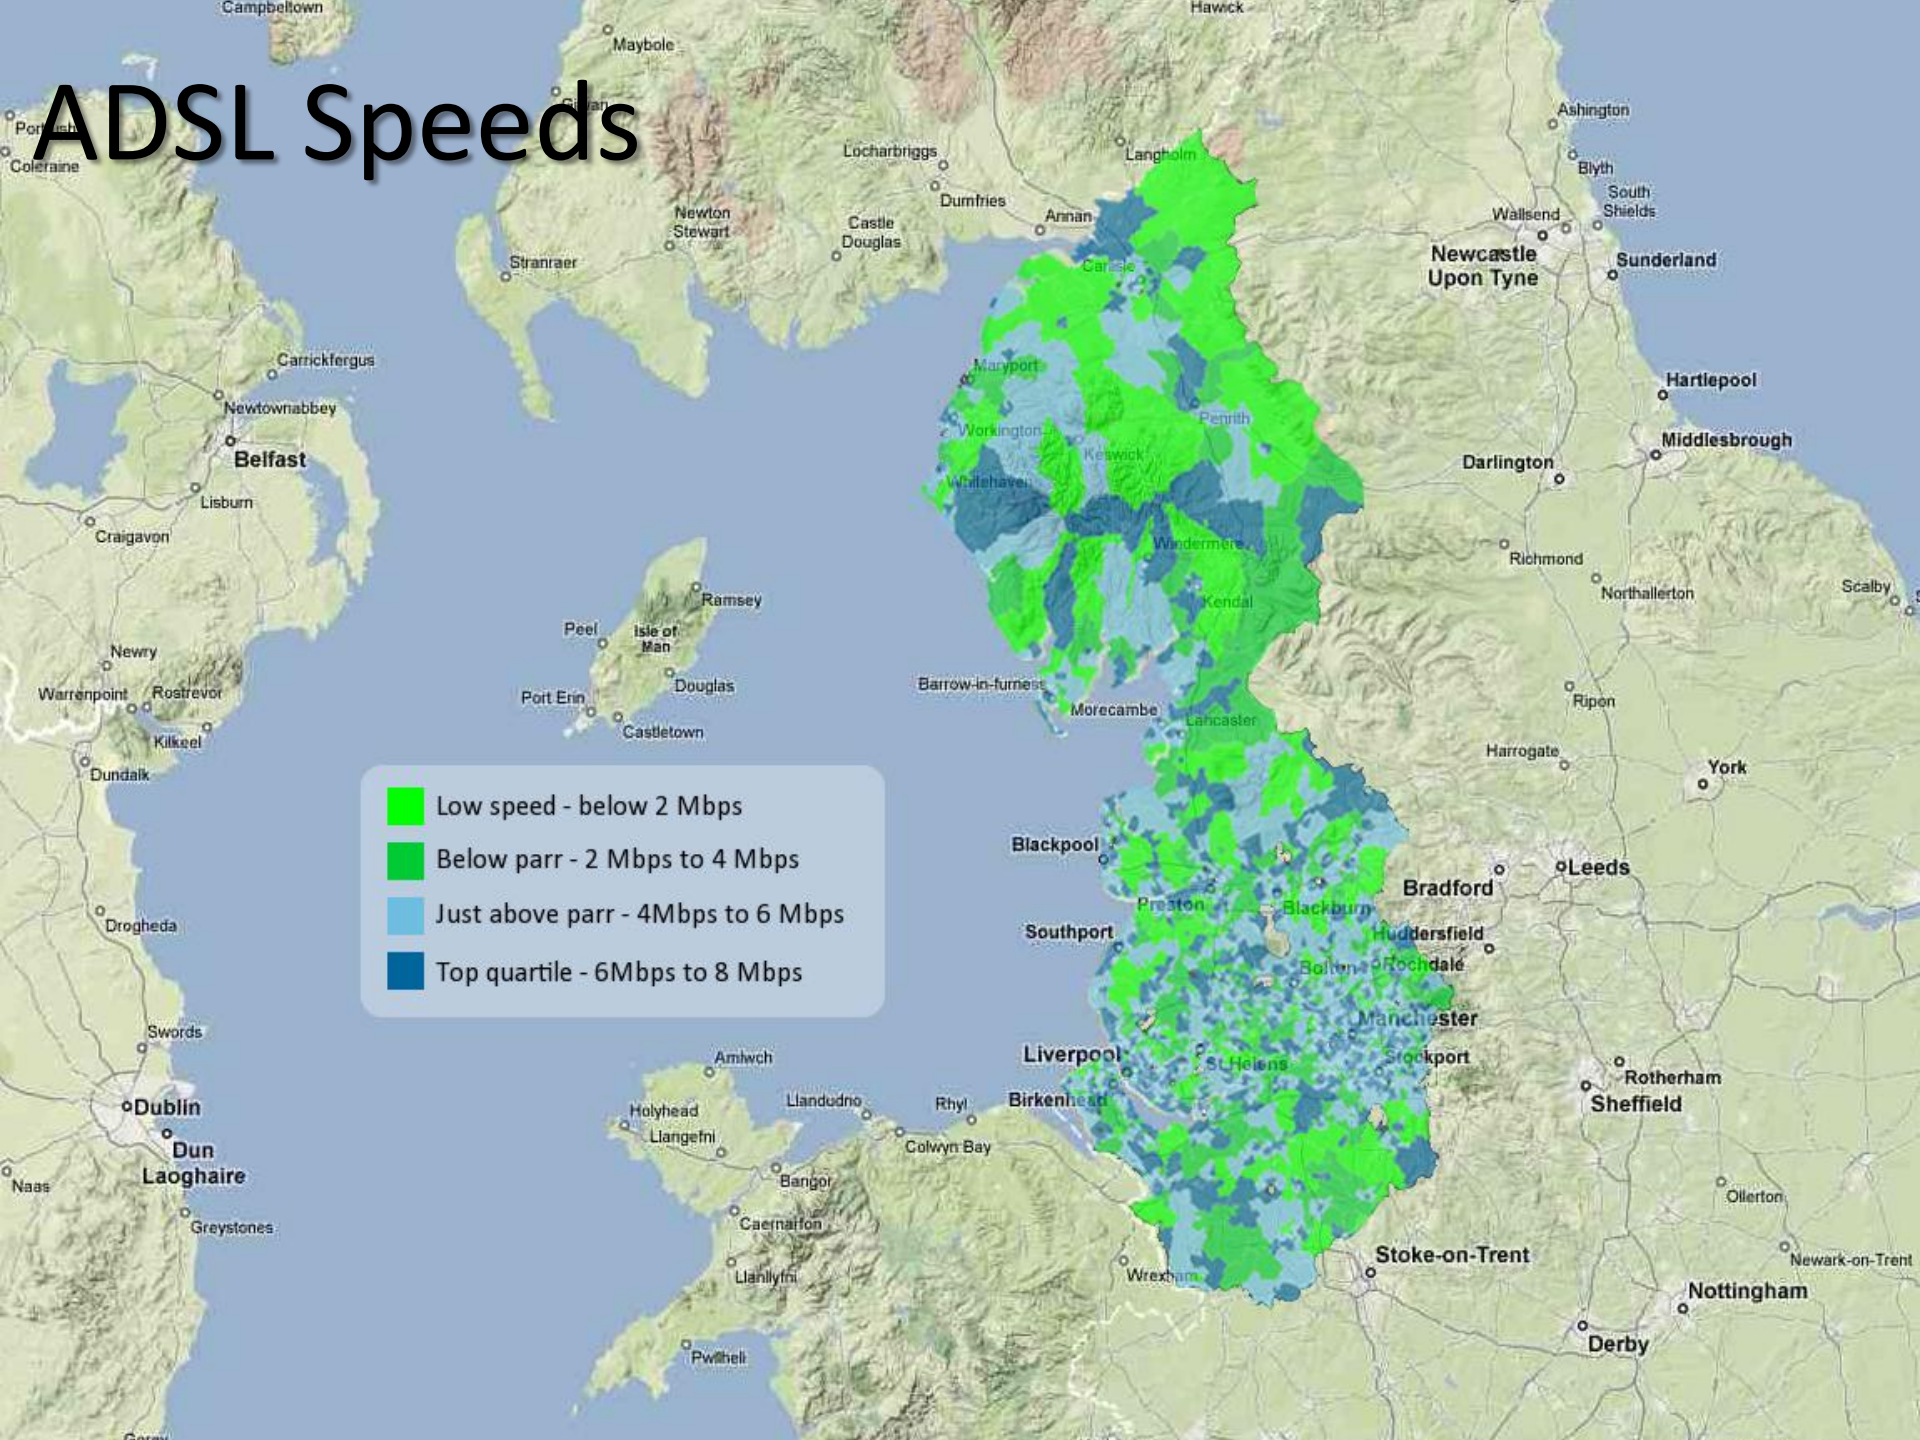

ADSL Speeds

Mean Distance and Ofcom Markets

Darker colours = greater distance between homes

- Market 1 - only BT
- Market 2 - 2 or 3 operators (inc BT)
- Market 3 - 4 or more operators

VDSL and SDSL

Virgin Media