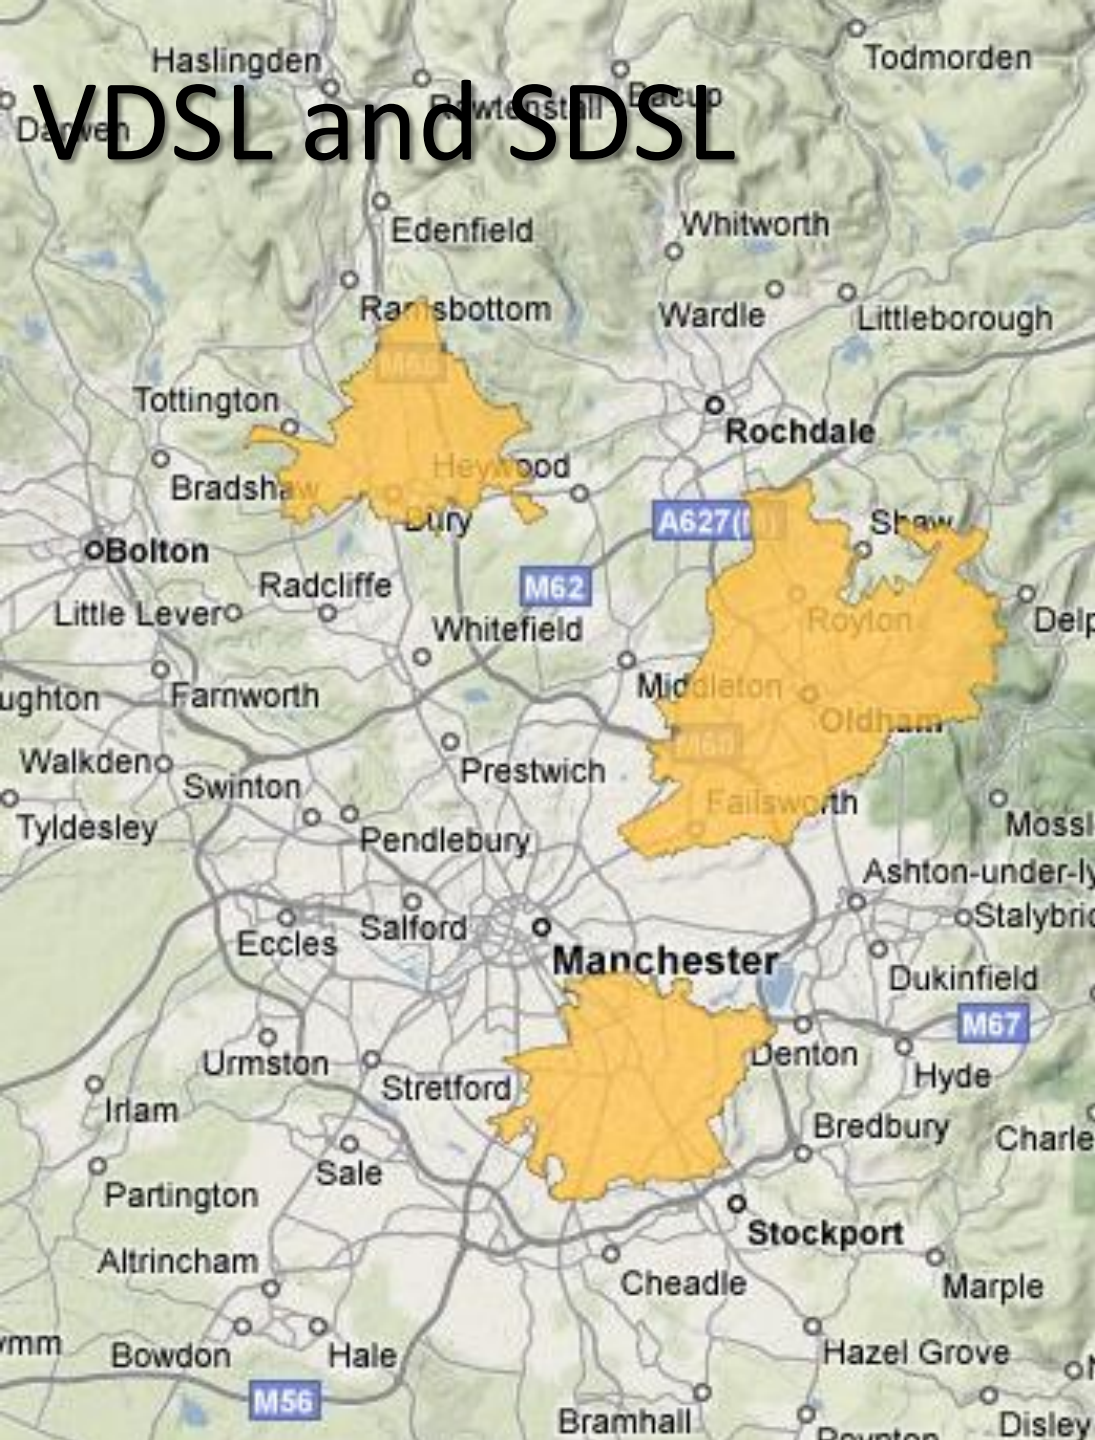

ADSL Speeds

Mean Distance and Ofcom Markets

Darker colours = greater distance between homes

- Market 1 - only BT
- Market 2 - 2 or 3 operators (inc BT)
- Market 3 - 4 or more operators

VDSL and SDSL

Virgin Media