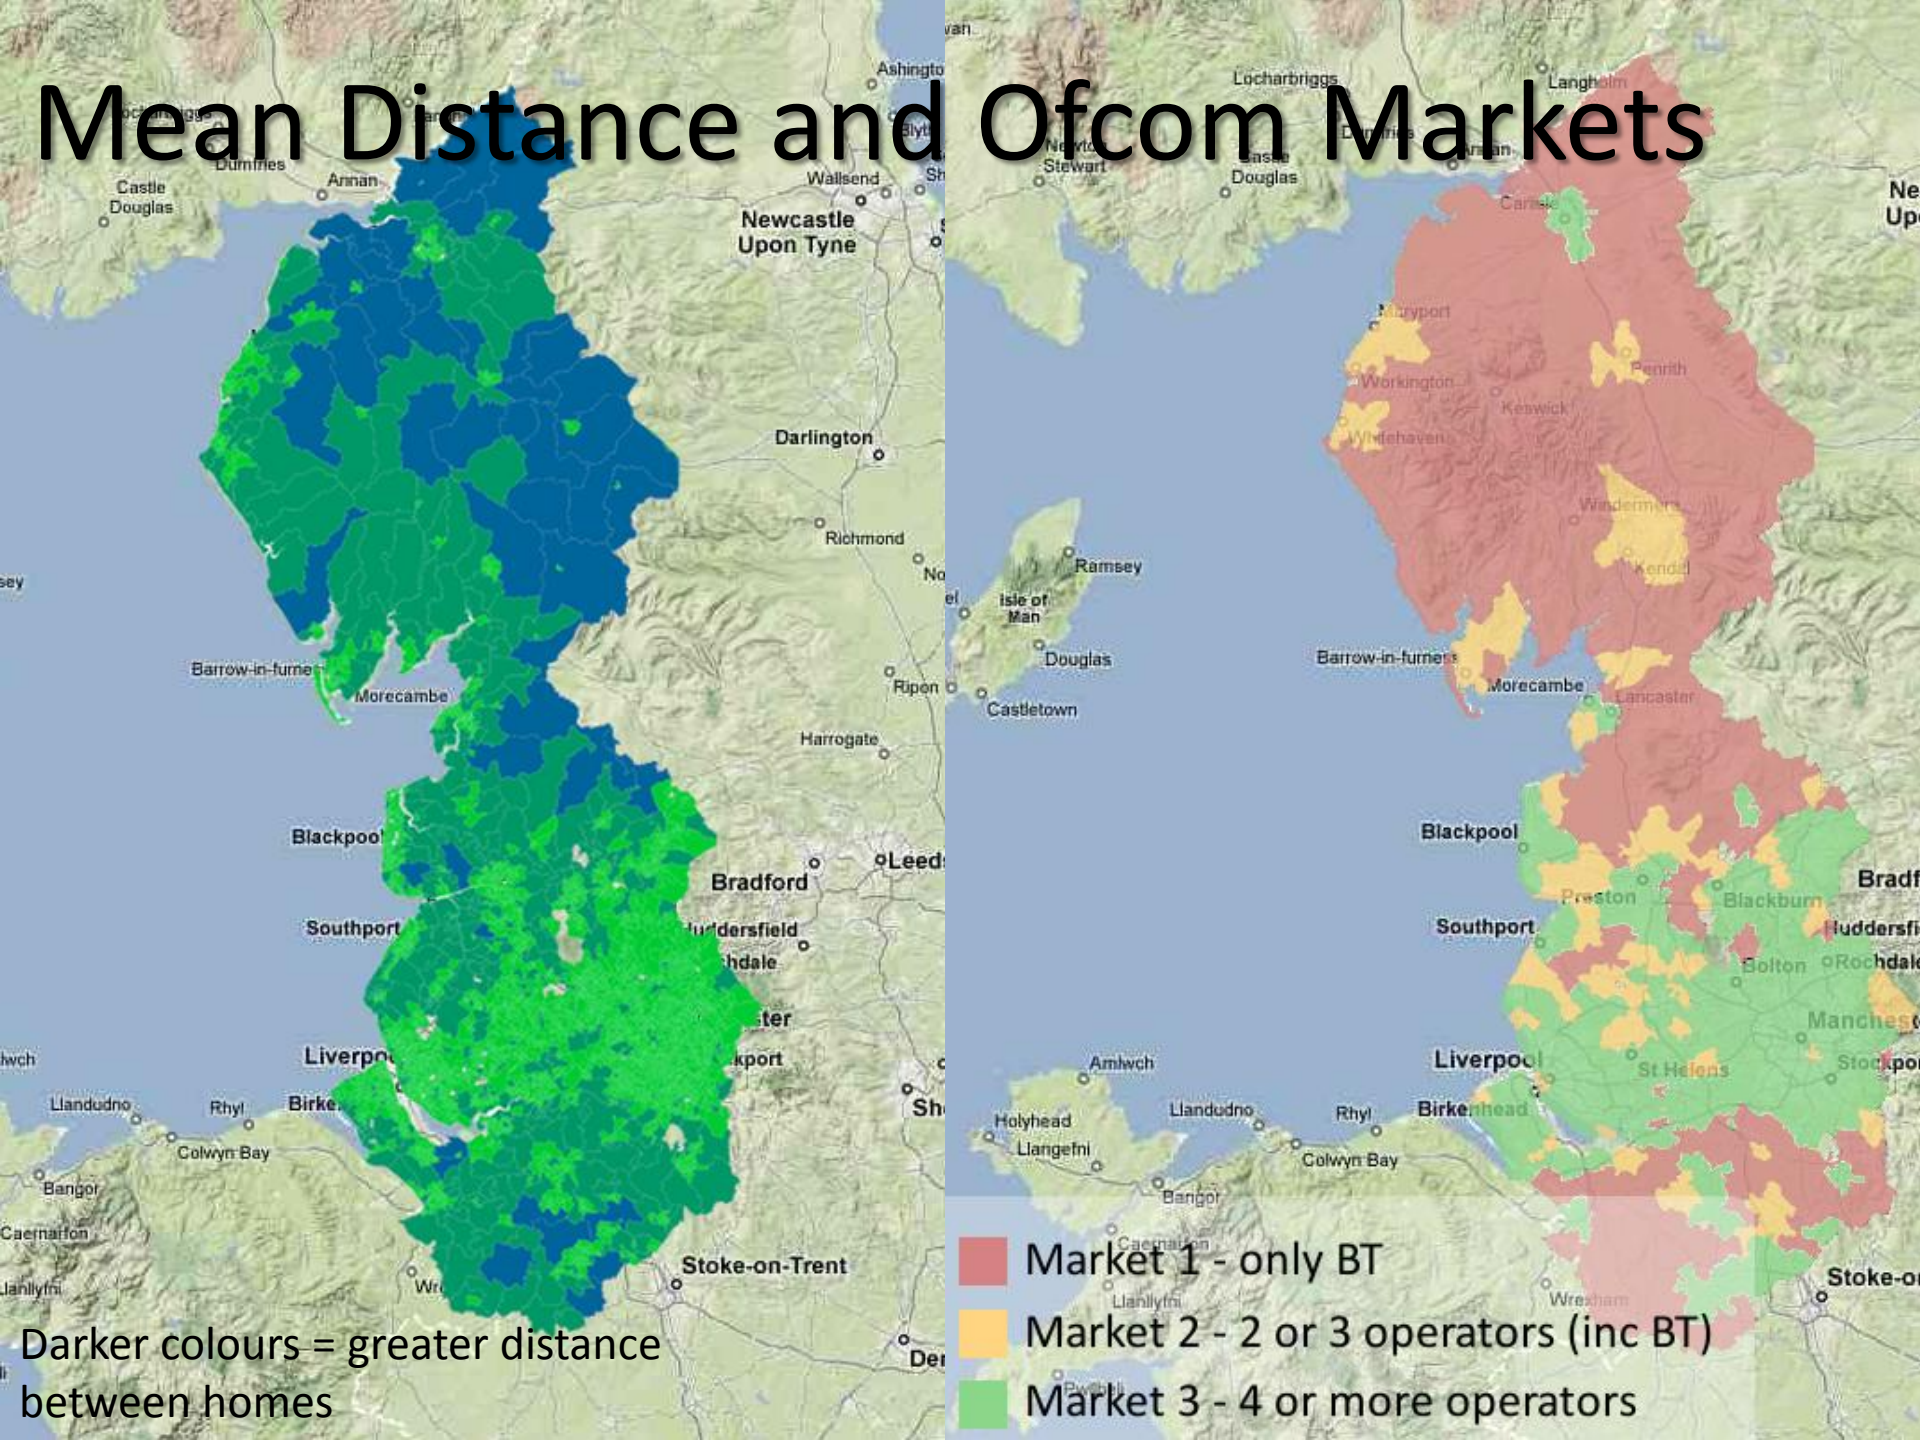

ADSL Speeds

Mean Distance and Ofcom Markets

Darker colours = greater distance between homes

- Market 1 - only BT
- Market 2 - 2 or 3 operators (inc BT)
- Market 3 - 4 or more operators

VDSL and SDSL

Virgin Media