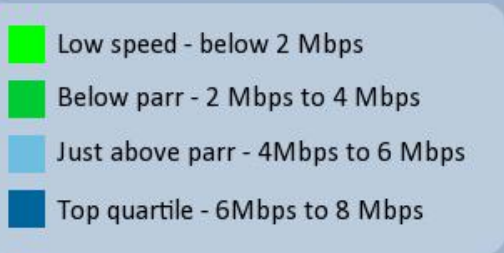

ADSL Speeds

Mean Distance and Ofcom Markets

Darker colours = greater distance between homes

- Market 1 - only BT
- Market 2 - 2 or 3 operators (inc BT)
- Market 3 - 4 or more operators

VDSL and SDSL

Virgin Media